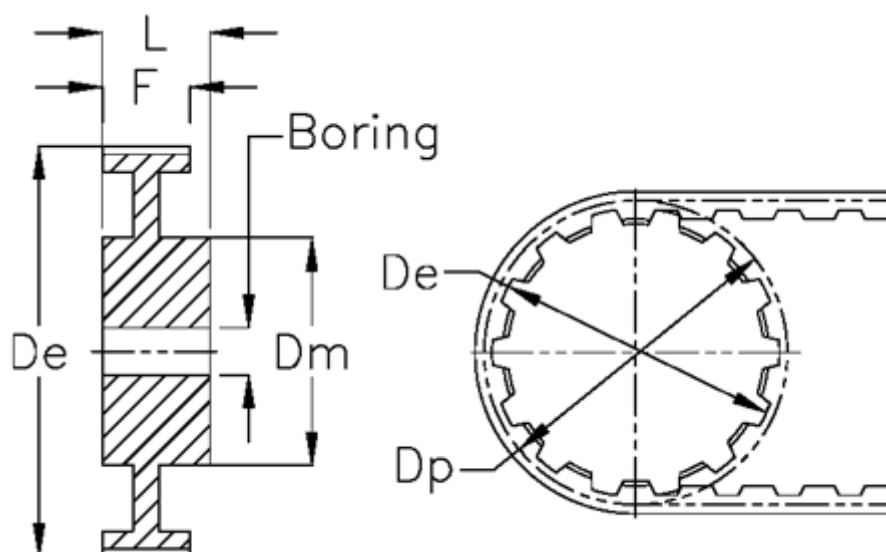

Article number: 604142060015

Description: Timing belt pulley with hub
HTD 60 5M 15

Measures

Bore	= 8	Type	= 5M
De	= 94.35	Weight	= 0.305
Di	= 30	Width	= 15
Dm	= 45		
Dp	= 95.46		
F	= 20.5		
L	= 80		
Tooth number	= 60		